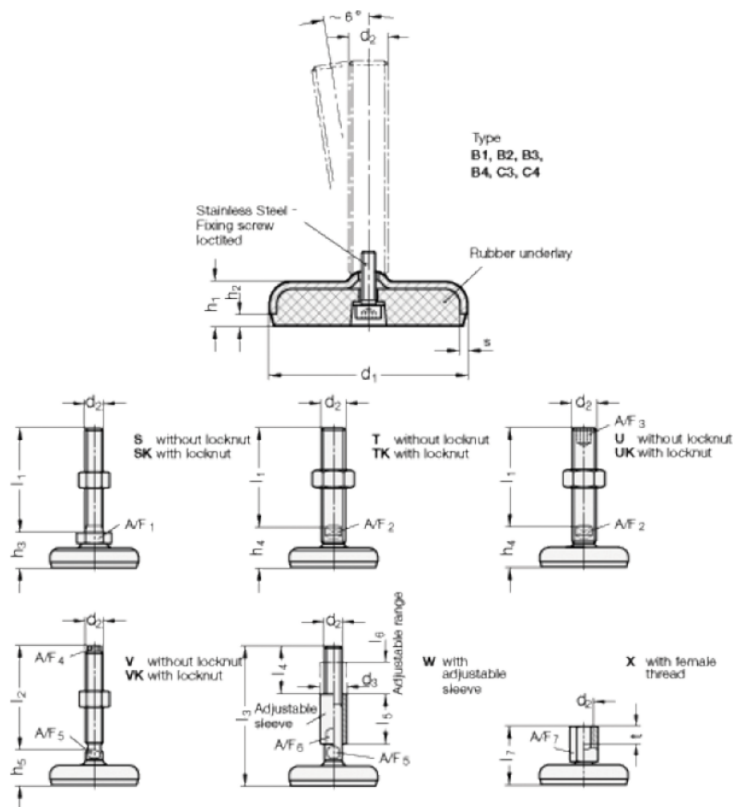

Data Sheet

Article number: 203180M1247C3X

Description:

GN 31-80-M12-47-C3-X

Note:

X With female thread, External hexagon

Measures

A/F7	= 17
d1	= 80
d2	= 12
h1	= 18
h2	= 5
l7 +4.0/0	= 47
s	= 3
t	= 12